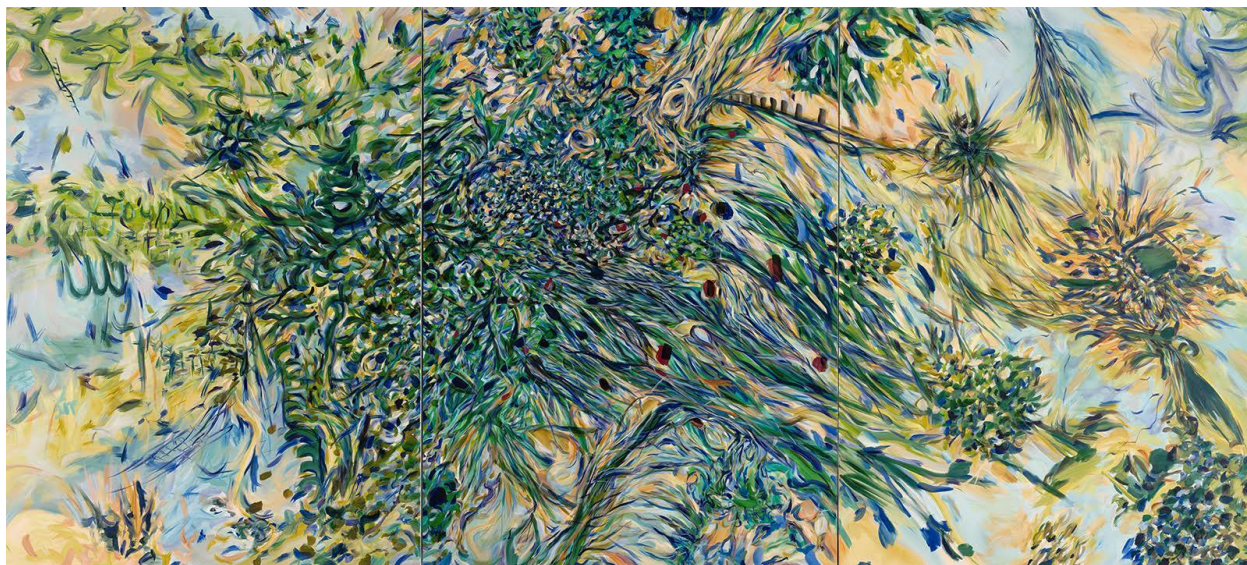

# ***The Alchemy of Place***

April 3 – June 5, 2022

Opening Sunday, April 3 from 3 – 5 PM

**Gallery Commonweal**

Bolinas, CA

Naomie Kremer "Seeding Plan" Oil on linen 62" x 138" (triptych) 2017

**Mari Andrews Jacqueline Barnett Pegan Brooke Robin Dintiman  
Mark Garrett Mirta Guzman Naomie Kremer Mel Prest  
Zachary Royer Scholz Ilene Sunshine  
Curated by Joan Grubin**

**Gallery Commonweal** is pleased to announce an upcoming group exhibition ***The Alchemy of Place***, in which ten artists present a range of work concerned with a sensuous and poetic apprehension of *place*. Taking as its subject the particulars of Commonweal's ecosystem - its site on a wild stretch of rugged coast, its weather, flora, and infrastructure - the work of each artist, much of it created for this show, will embody qualities intrinsic to this community and its setting.

The landscape surrounding Commonweal radiates an overpowering presence. Its impossible beauty is a challenge both to grasp and to distill. These ten artists, most of whom are from the Bay Area, approach a sense of *this* particular place humbly, obliquely, and with specificity of detail.

**The Alchemy of Place** brings to mind the parable of the blind men and the elephant, where differing visions of an elephant emerge from unique perspectives. In this layered exhibition, each artist addresses some salient fragment of a greater whole. The diversity of art forms will manifest the multitude of ways of perceiving and visually expressing a shared subject, while simultaneously engaging in a visual conversation with each other, and activating the capacious space within the Commonweal gallery.